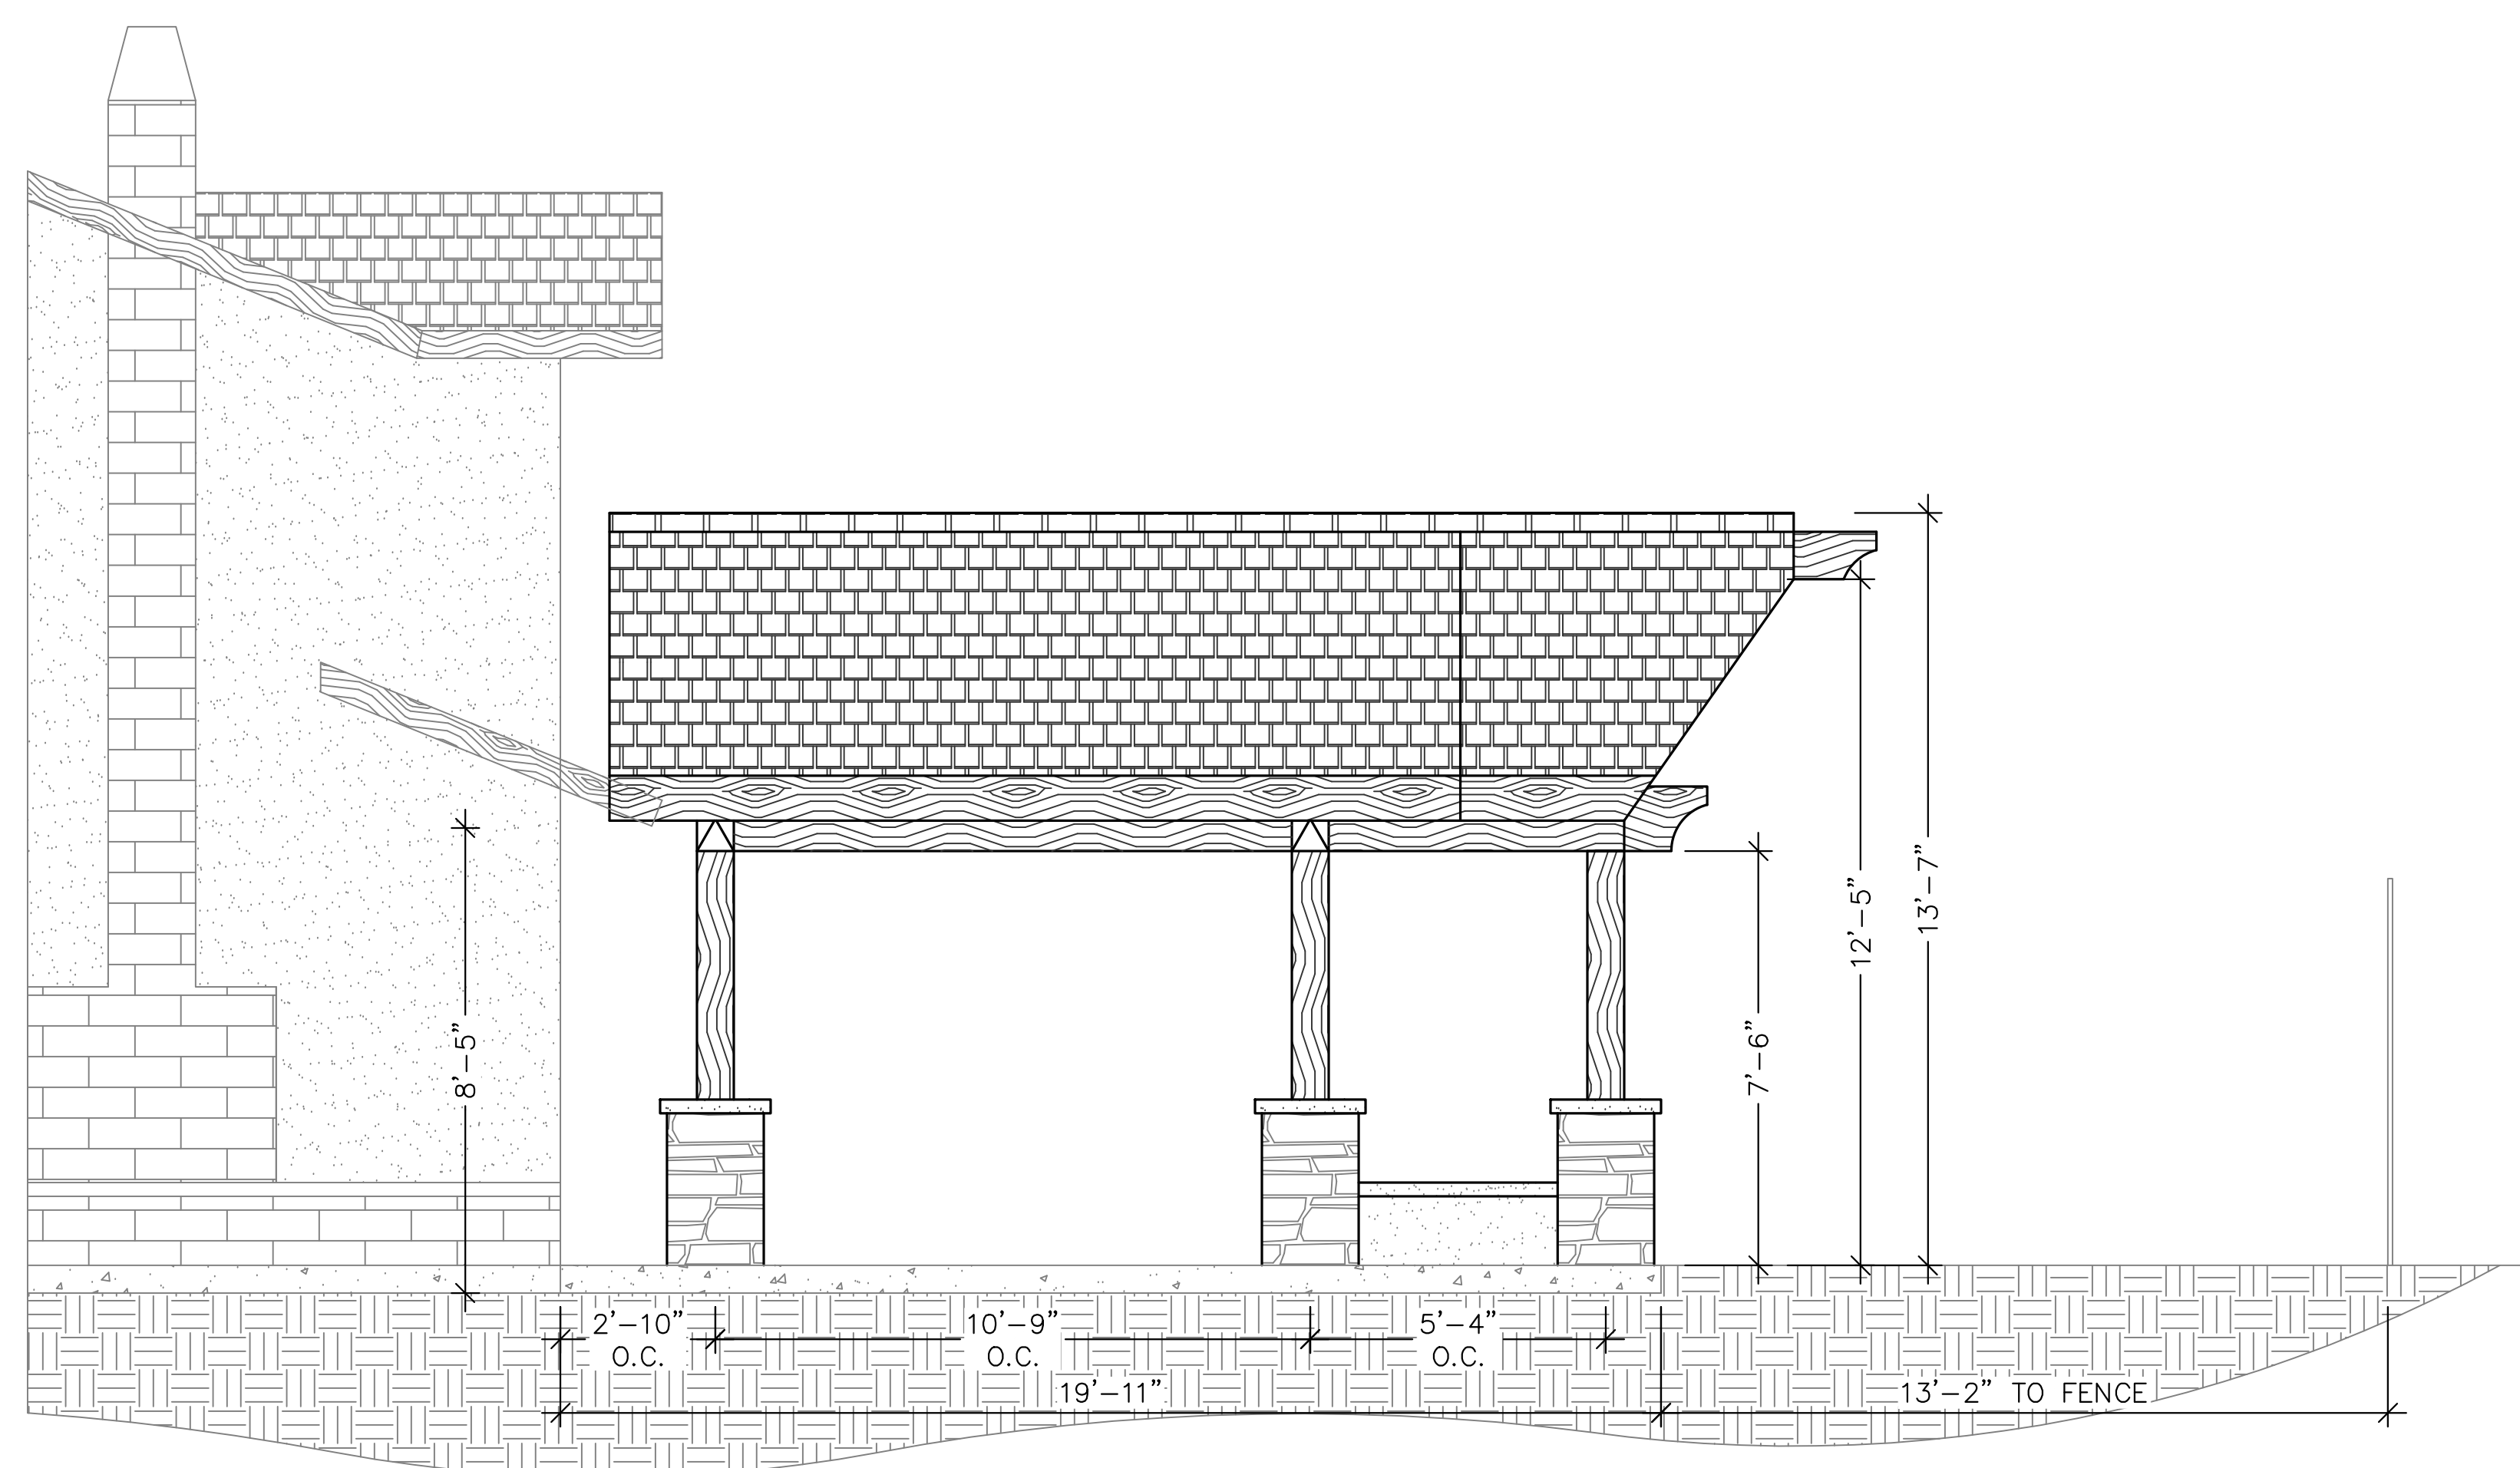

PATIO COVER SIDE ELEVATION

SCALE: 3/8"=1'-0"

PROJECT NAME:

PHONE:

NICK MARTIN
Landscape Architect, Inc.
3173 Willow Tree Lane
Escondido, CA 92027
P: (760) 533-1717
E: nick@nicklandscape.com

DRAWN	NM
DRAFTER	AP
DATE	10/13/2020
SCALE	
JOB NAME	PATTERSON
SHEET	
L/92	
OF SHEETS